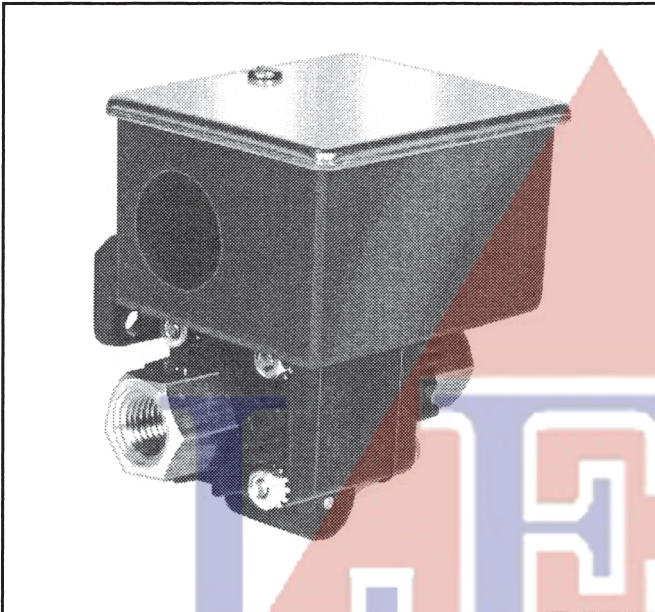

UEC24014 Differential Pressure Switch

SPECIFICATION DATA

FEATURES

- NEMA Enclosures
- UL and CSA Listed
- Gold Clad Contacts
- Brass Pipe Connection
- Pipe or Surface Mount

GENERAL

Differential Pressure switches open or close a switch contact in response to a change in the pressure rise across a pump or filter.

DESCRIPTION

Differential Pressure Switches open or close a switch contact in response to a change in sensed differential pressure.

SPECIFICATIONS

Models:

- UEC2401 4M262 NEMA 1 Enclosure
- UEC2401 4M262M900 NEMA 4 Enclosure

Burst Pressure:

300 psi (2068 kPa)

Set Point Repeatability:

Typical -1% of span

Maximum Pressure at Either Port:

150 psi (1034 kPa)

Differential Pressure Setpoint (Adjustable):

4 to 43.5 psi (28 to 300 kPa) on decreasing pressure
5.5 to 45 psi (38 to 310 kPa) on increasing pressure