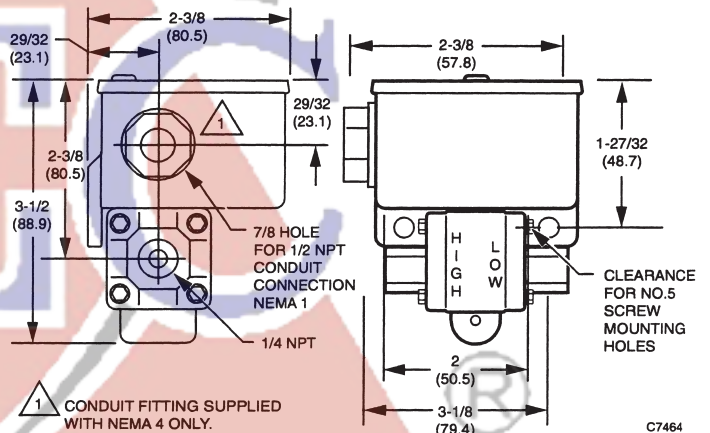

Wetted Material:

Buna-N diaphragm and O-Ring, Brass connections
Polysulphone base

Set Point Repeatability:

Typical -1% of span

Deadband:

Typical -1 psi (7 kPa)

Approvals:

UL508, E42272; CSA C22.2 no. 14-1987
Certified-LR39690

Fig. 1. Differential pressure switch dimensions in inches (millimeters).

Home and Building Control

Honeywell Inc.
Honeywell Plaza
P.O. Box 524
Minneapolis MN 55408-0524

Honeywell Latin American Division

Miami Lakes Headquarters
14505 Commerce Way Suite 500
Miami Lakes FL 33016